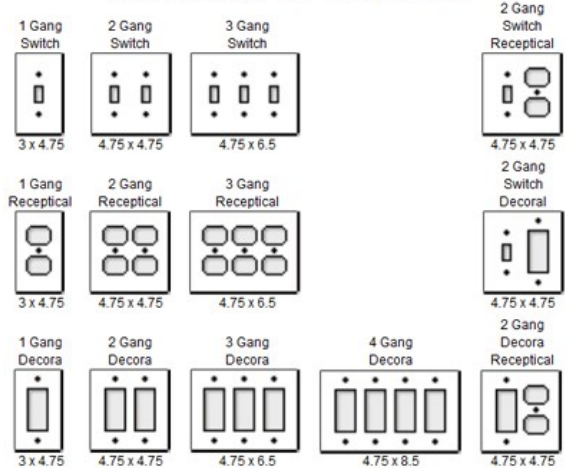

Available Wall Plate Configurations