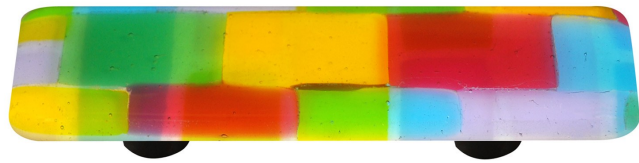

AQUILA ART GLASS

Decorative Hardware

Made in the USA!

Handmade Decorative Cabinet Knobs & Pulls

Handmade Decorative Wall Plates

Solids Collection

Available Shapes and Sizes for Solid Colors

Cabinet Knobs & Pulls & Pulls

Available Wall Plate Configurations

Solids Collection continued

HK1047
Indigo
Blue

HK1030
Cobalt
Blue

HK1031
Royal
Blue

HK1032
Steel
Blue

HK1033
Dark Metallic
Blue

HK1034
Neo
Lavender

HK1035
Neo Lav
Shift

HK1036
Dusty
Lilac

HK1037
Light
Plum

HK1045
Violet
Striker

HK1038
White

HK1039
French
Vanilla

HK1040
Marzipan
Striker

HK1041
Driftwood
Grey