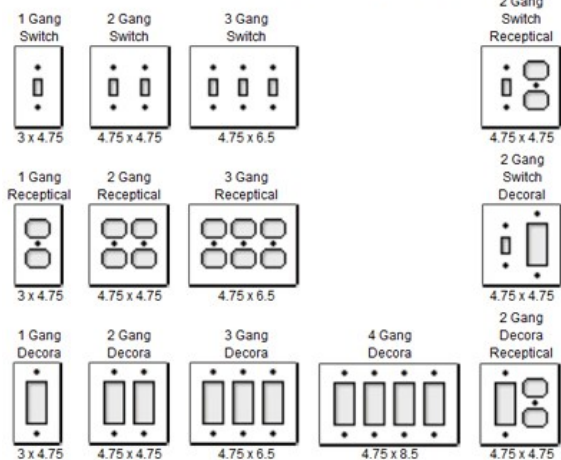

Mardi Gras Collection

Available Shapes and Sizes for Mardi Gras Colors

Cabinet Knobs & Pulls

Available Wall Plate Configurations