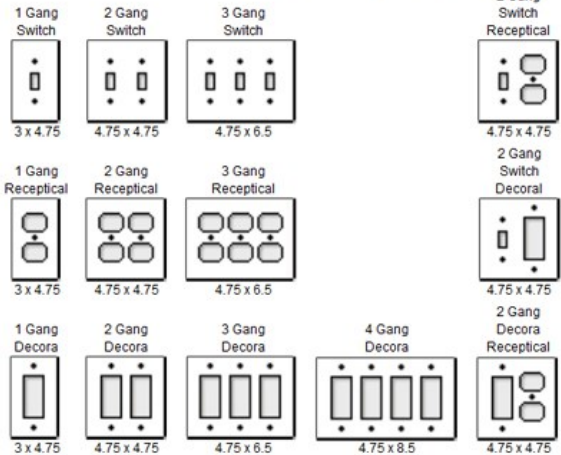

HK1042
Deco
Grey

HK1043
Black

Available Shapes and Sizes for Solid Colors

Cabinet Knobs & Pulls

Square Knob 1 1/2 inch - Rectangle Pull 1 x 4 inches

Round Knob 1 1/2 inch - Oval Pull 1.25 x 4.25 inches

Available Wall Plate Configurations