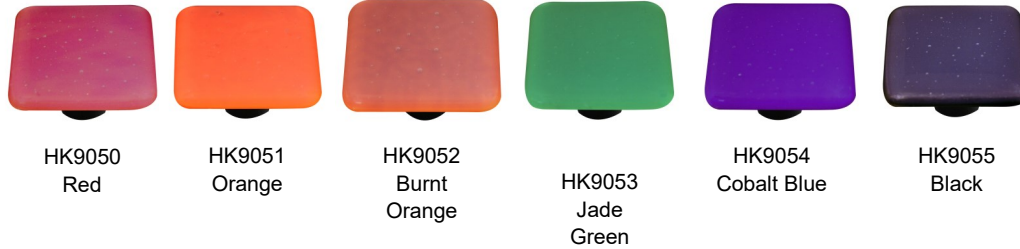

HK3108
Green on
Yellow

HK3109
Black on
Yellow

HK3110
Red on
Spring Green

HK3111
Orange on
Spring Green

HK3112
Green on
Spring Green

HK3113
White on
Spring Green

HK3114
Black on
Spring Green

HK3115
Red on
Cobalt Blue

HK3116
Yellow on
Cobalt Blue

HK3117
White on
Cobalt Blue

HK3118
Black on
Cobalt Blue

HK3119
Vanilla on
Vanilla

Available Shapes and Sizes for Mardi Gras Colors

Cabinet Knobs & Pulls

Square Knob 1 1/2 inch - Rectangle Pull 1 x 4 inches

Available Wall Plate Configurations

Border Collection

Lil Squares Collection

Opaline Collection

Available Shapes and Sizes for above Colors

Cabinet Knobs & Pulls

Wall Plates not available except special order

Square Knob 1 1/2 inch - Rectangle Pull 1 x 4 inches

Metals Collection

HK4000
Brick Red

HK4001
Cobalt
Blue

HK4002
Black

HK4003
Slate

HK4004
Gold

HK4005
Gold Irid