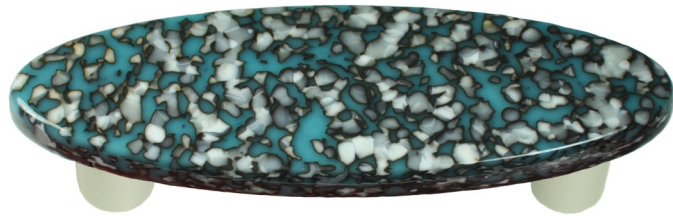

AQUILA ART GLASS

Decorative Hardware

Made in the USA!

Handmade Decorative Cabinet Knobs & Pulls

Handmade Decorative Wall Plates

Solids Collection

Available Shapes and Sizes for Solid Colors

Cabinet Knobs & Pulls & Pulls

Available Wall Plate Configurations

Solids Collection continued

HK1047
Indigo
Blue

HK1030
Cobalt
Blue

HK1031
Royal
Blue

HK1032
Steel
Blue

HK1033
Dark Metallic
Blue

HK1034
Neo
Lavender

HK1035
Neo Lav
Shift

HK1036
Dusty
Lilac

HK1037
Light
Plum

HK1045
Violet
Striker

HK1038
White

HK1039
French
Vanilla

HK1040
Marzipan
Striker

HK1041
Driftwood
Grey

HK1042
Deco
Grey

HK1043
Black

Available Shapes and Sizes for Solid Colors

Cabinet Knobs & Pulls

Square Knob 1 1/2 inch - Rectangle Pull 1 x 4 inches

Round Knob 1 1/2 inch - Oval Pull 1.25 x 4.25 inches

Available Wall Plate Configurations