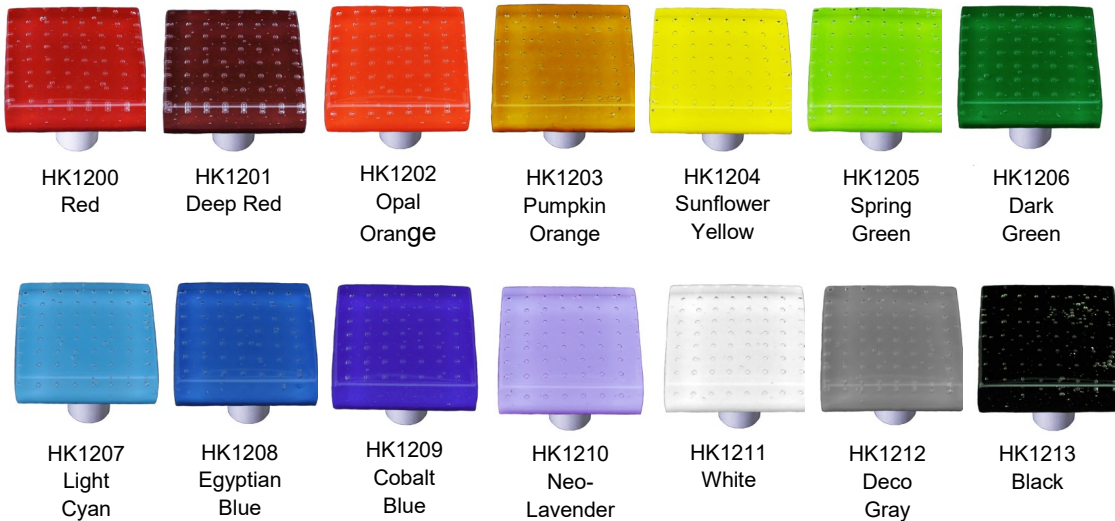

Bubbles Collection

Available Shapes and Sizes for Bubbles

Cabinet Knobs & Pulls

Wall Plates not available except special order